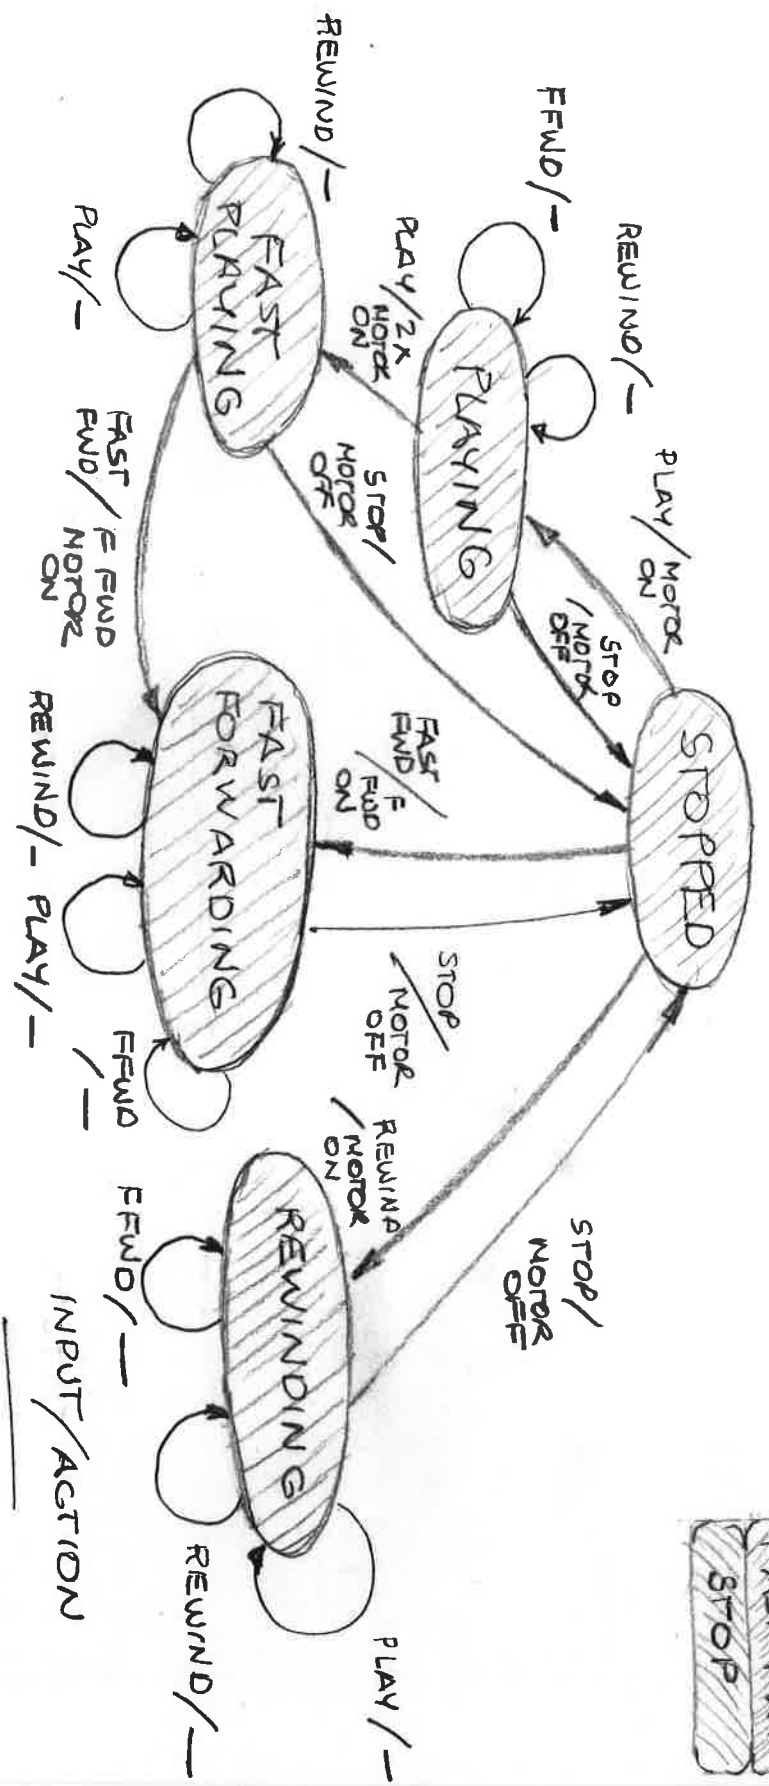

CRUDE DVD PLAYER

— Buttons —

INPUT / ACTION