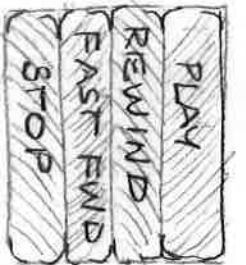

CRUDE DVD PLAYER

— Buttons —

INPUT / ACTION